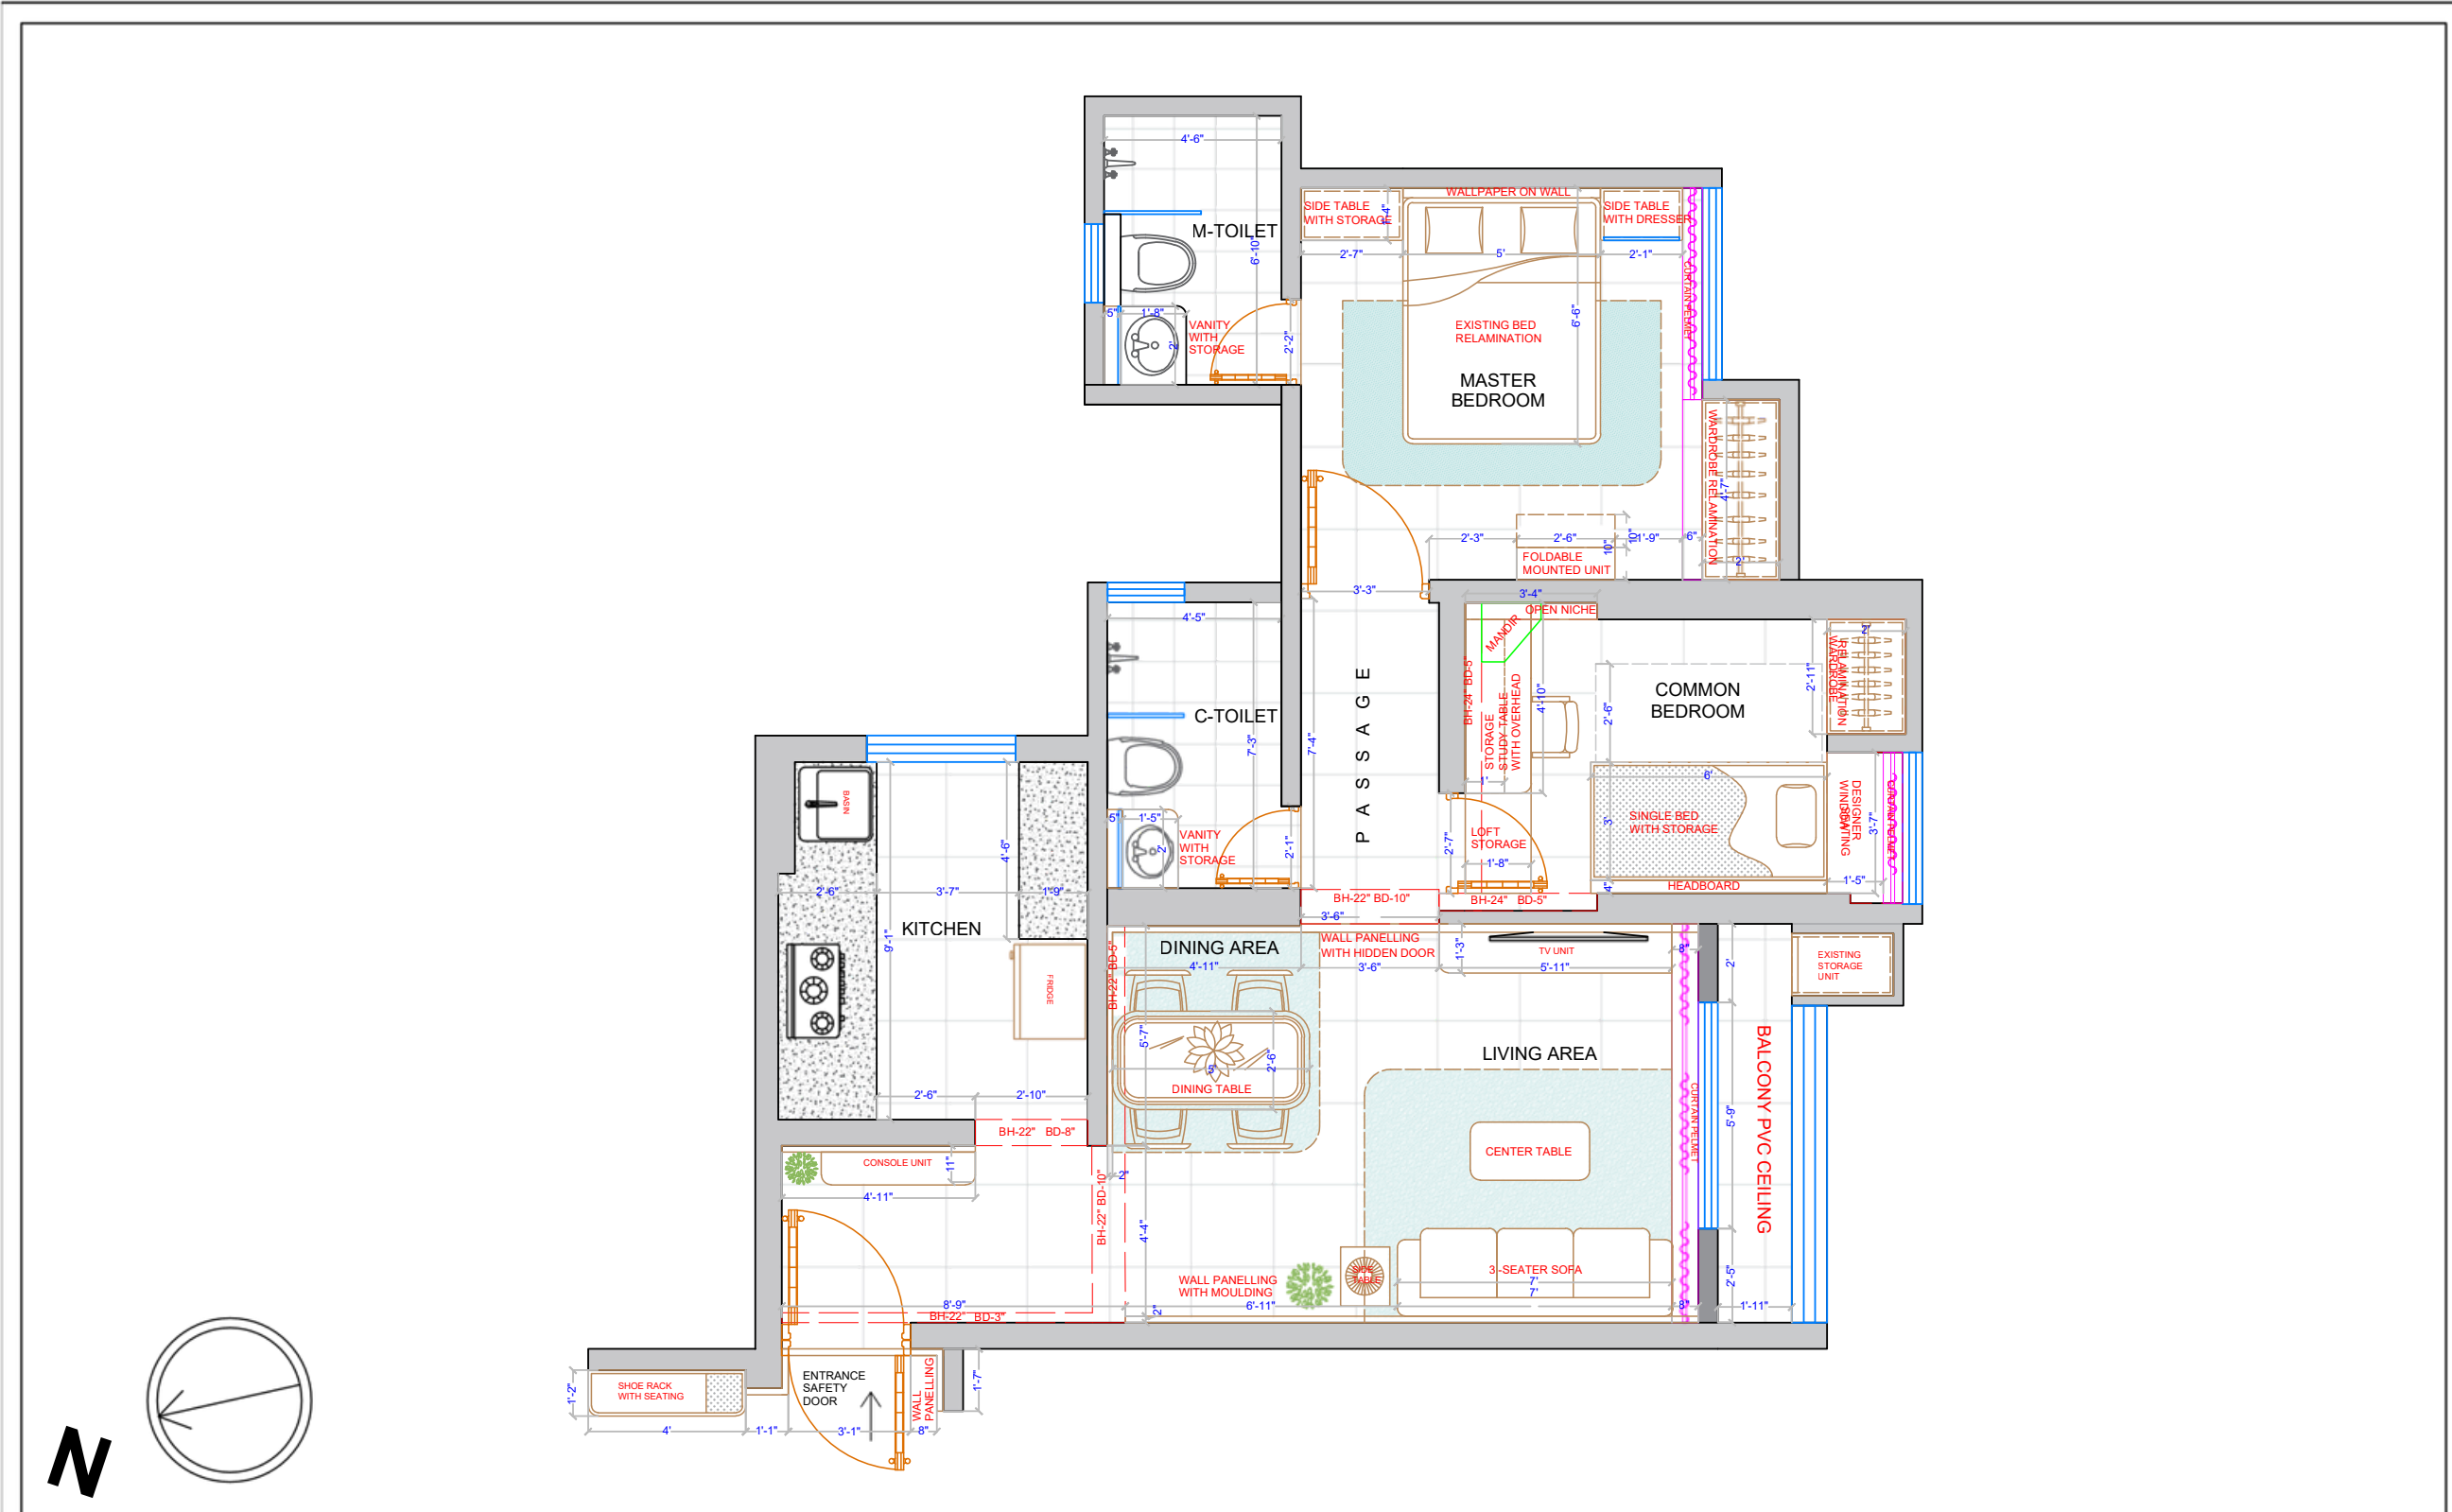

INK DESIGN STUDIO

3D
PRESENTATION
FOR MR.KISHOR

FLOOR PLAN

INK DESIGN STUDIO	CLIENT NAME : MR. KISHOR	DATE : 13/02/2026		DRAWING NAME FURNITURE LAYOUT-	DRAWN BY PRATIKSHA
	ADDRESS : 2405-A-WING, DOSTI VIJETA, VASANT VIHAR, THANE	SCALE : SCALE	REVISED	REV	DRAWING NO 01

SAFETY
DOOR
DESIGN

LIVING
ROOM

DAUGHTER
BEDROOM

MASTER
BEDROOM

THANK YOU!